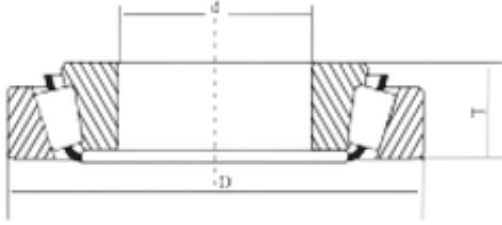

### Bearing No. 30305

|                |                |
|----------------|----------------|
| Size           | 25x62x18.25 mm |
| Bore Diameter  | 25 mm          |
| Outer Diameter | 62 mm          |
| Width          | 18,25 mm       |
| d              | 25 mm          |
| D              | 62 mm          |
| T              | 18,25 mm       |