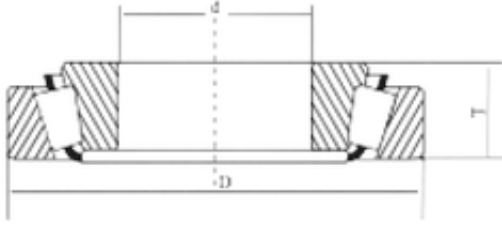

Bearing No. 30215

Size	75x130x27.25 mm
Bore Diameter	75 mm
Outer Diameter	130 mm
Width	27,25 mm
d	75 mm
D	130 mm
T	27,25 mm