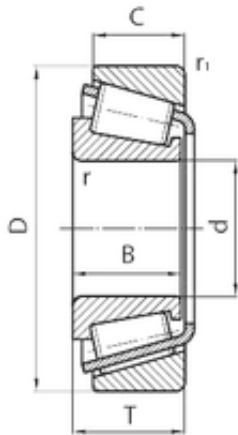

Bearing No. 30309

Size	45x100x27.25 mm
Bore Diameter	45 mm
Outer Diameter	100 mm
Width	27,25 mm
d	45 mm
D	100 mm