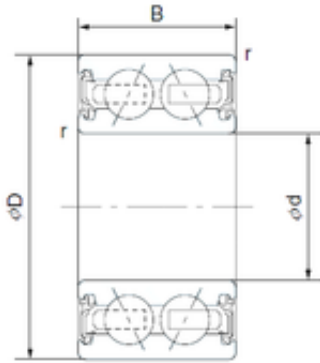

Bearing No. L32/52-2RSAH03

Size	32x52x20 mm
Bore Diameter	32 mm
Outer Diameter	52 mm
Width	20 mm
d	32 mm
D	52 mm
B	20 mm