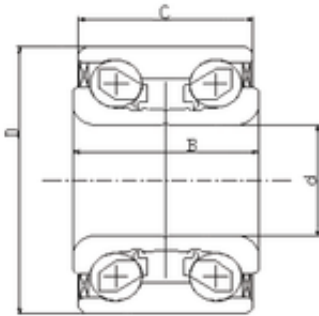

**Bearing No. IJ131025**

Size	40x75x37 mm
Bore Diameter	40 mm
Outer Diameter	75 mm
Width	37 mm
d	40 mm
D	75 mm
B	37 mm
C	37 mm