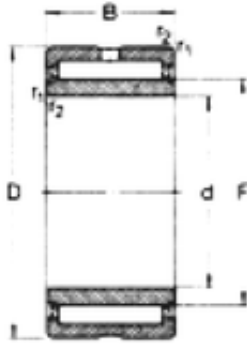

Bearing No. NA4901-2RS

Size	12x24x13 mm
Bore Diameter	12 mm
Outer Diameter	24 mm
Width	13 mm
d	12 mm
D	24 mm
B	13 mm
C	13 mm