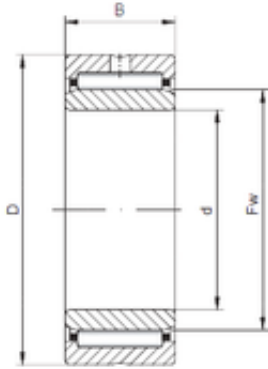

Bearing No. NKI42/20

Size	42x57x20 mm
Bore Diameter	42 mm
Outer Diameter	57 mm
Width	20 mm
d	42 mm
Fw	47 mm
D	57 mm
B	20 mm
C	20 mm