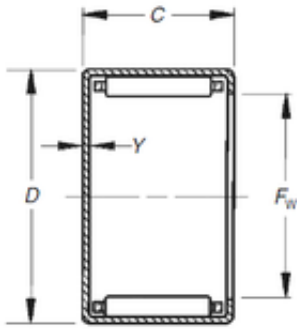

Bearing No. MJH-571

Size	7.938x14.288x11.13 mm
Bore Diameter	7,938 mm
Outer Diameter	14,288 mm
Width	11,13 mm
F _w	7,938 mm
D	14,288 mm
C	11,13 mm
Y	1,02 mm
Weight	0,0073 Kg
Basic dynamic load rating (C)	4,63 kN
Basic static load rating (C ₀)	3,78 kN
(Grease) Lubrication Speed	14000 r/min