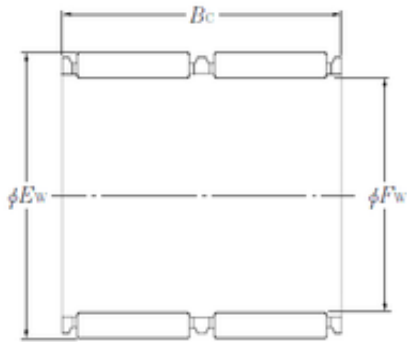

Bearing No. 23231282573

Size	46x51x29.3 mm
Bore Diameter	46 mm
Outer Diameter	51 mm
Width	29,3 mm
d	46 mm
D	51 mm