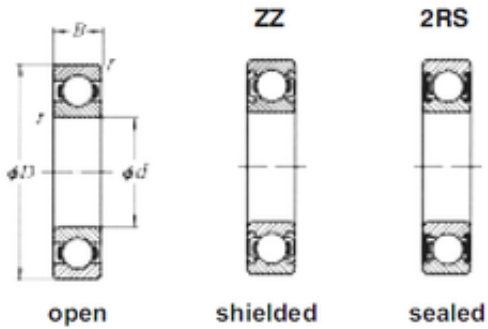

Bearing No. 6205

Size	25x52x15 mm
Bore Diameter	25 mm
Outer Diameter	52 mm
Width	15 mm
d	25 mm
D	52 mm
B	15 mm
C	15 mm